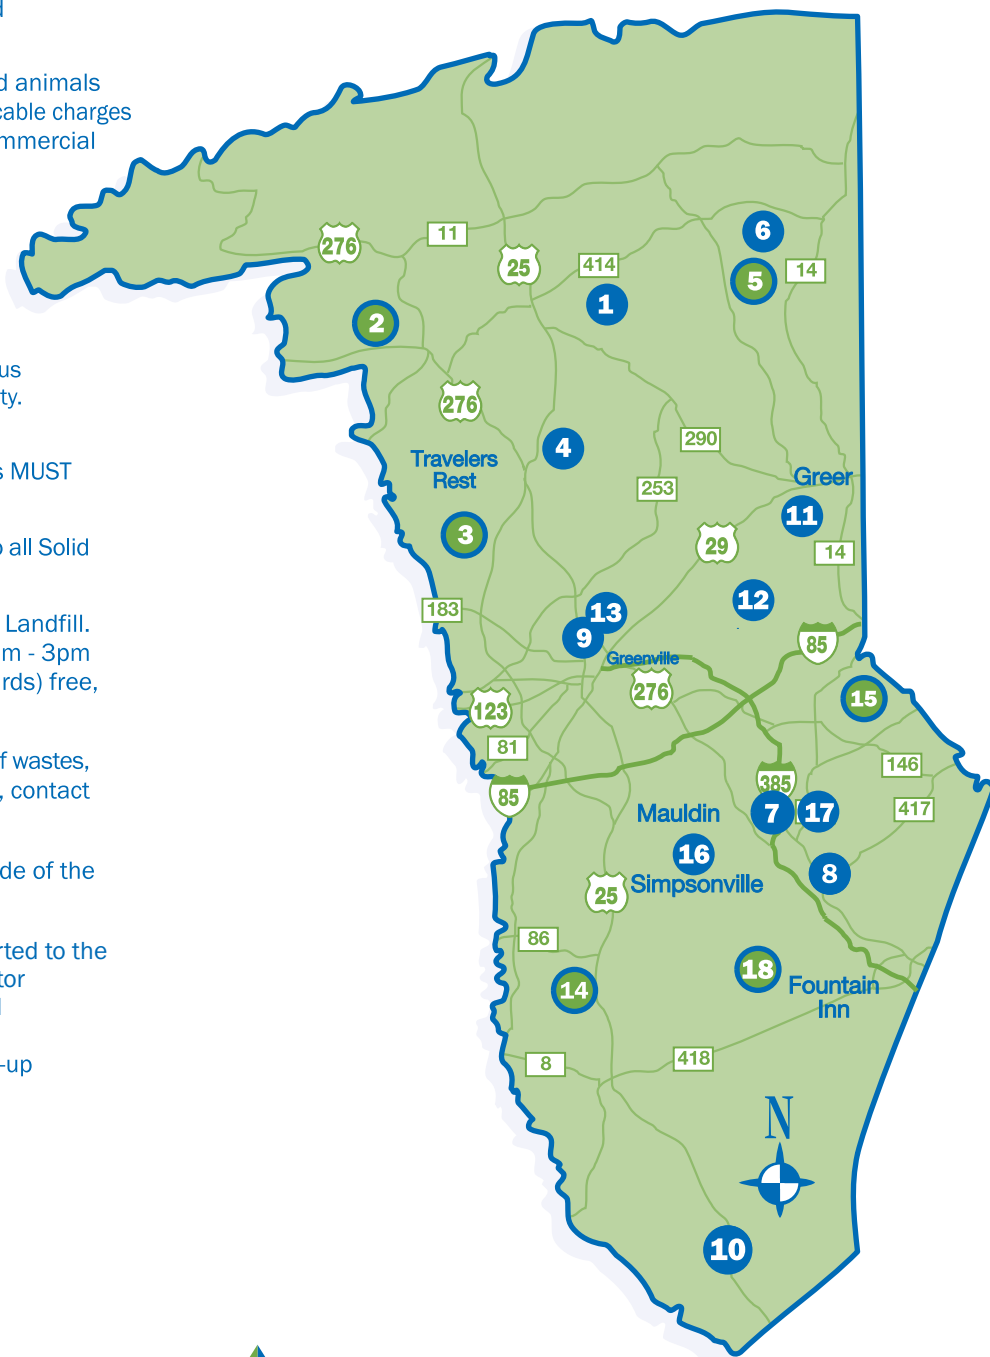

- ❑ Residential waste is accepted from citizens free of charge at the Twin Chimneys Landfill and all Residential Waste and Recycling Centers. Limit of 3 cubic yards per person/per day at Residential Waste and Recycling Centers.
- ❑ Construction and demolition debris and dead animals must be taken to Twin Chimneys Landfill. Applicable charges will apply. A credit system is available for commercial accounts.
- ❑ Large quantities of liquid waste and/or hazardous materials ARE NOT accepted by Greenville County. Please call 243-9672 for more information.
- ❑ Tires: All large truck, race car and tractor tires MUST be taken to the landfill.
- ❑ Proof of residence is required for admittance to all Solid Waste Division facilities.
- ❑ Free mulch is available at the Twin Chimneys Landfill. Vehicles loaded free of charge 9am-noon, 1pm - 3pm Thursday-Saturday. 1/2 Scoop (1.5 cubic yards) free, $15 for additional 3 cubic yards.
- ❑ For information about regulations, separation of wastes, penalties, and control and disposal of wastes, contact the Solid Waste Division at (864) 243-9672.
- ❑ All materials, including recyclables, left outside of the recycling bins will be considered litter.
- ❑ Littering and illegal dumping should be reported to the Greenville County Litter Prevention Coordinator at (864) 467-7289. To report a litterbug call PalmettoPride's Litter Busters hot line at 1-877-7-LITTER. To get involved in litter clean-up or to Adopt-A-Road call (864) 467-7289.

**GREENVILLE COUNTY
SOLID WASTE DIVISION**
R E C Y C L E S

Greenville County Solid Waste Division
11075 Augusta Road Honea Path, SC 29654
(864) 243-9672