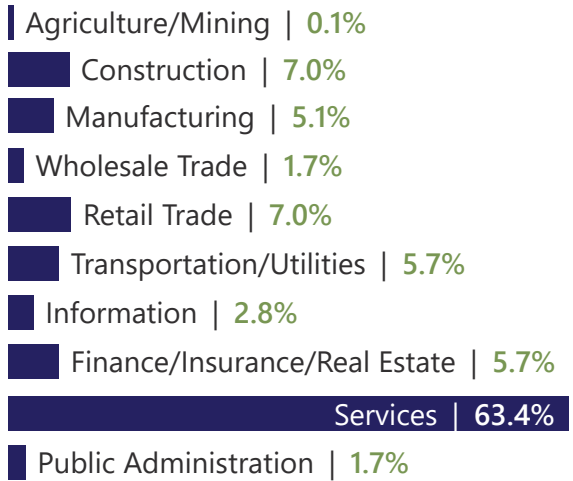

2020 Population By Race & Ethnicity

Under 18

Prime Working Age

Median Age

2020 Employment by Industry

Employed Population, Age 16+ | 3,209 people or 89.7%

Gross Retail Sales By Fiscal Year

2020 Income