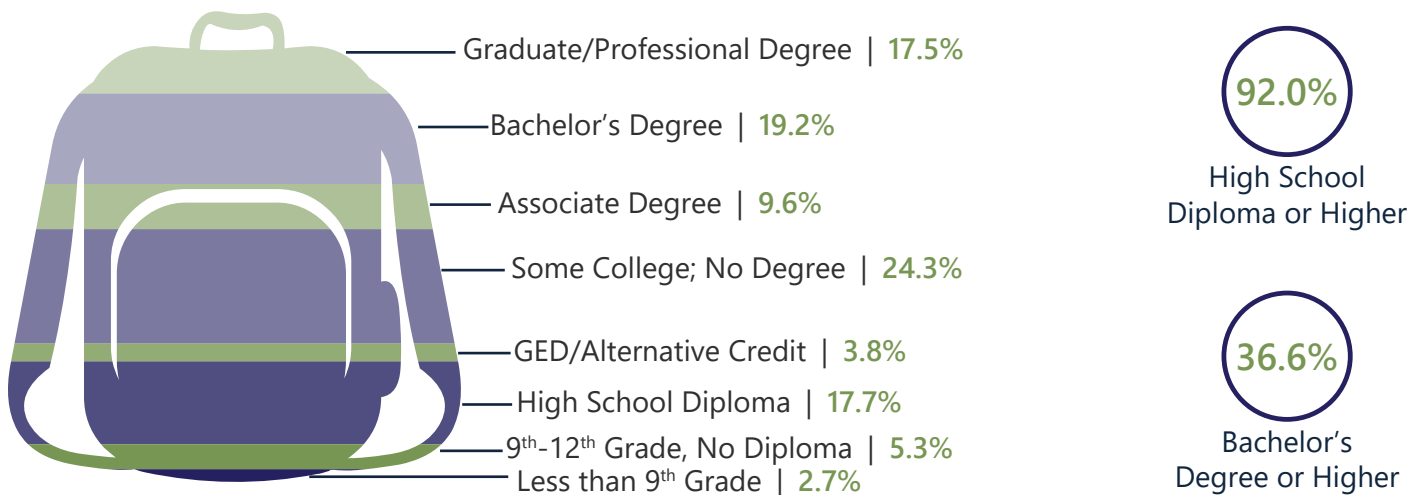

2020 Educational Attainment, Age 25+

It Starts With

125 Trailblazer Drive, Travelers Rest, SC 29690 | 864.834.8740 | www.travelersrestsc.com