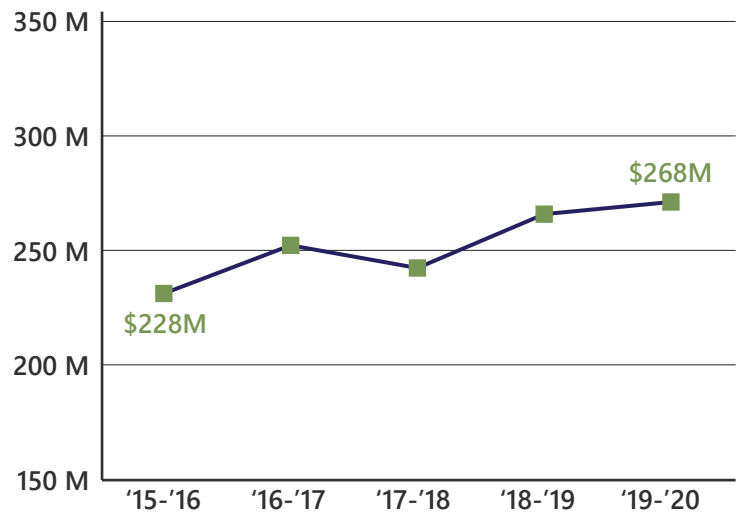

2020 Population By Race & Ethnicity

Under 18

Prime Working Age

Median Age

2020 Employment by Industry

Employed Population, Age 16+ | 3,209 people or 89.7%

Gross Retail Sales By Fiscal Year

2020 Income