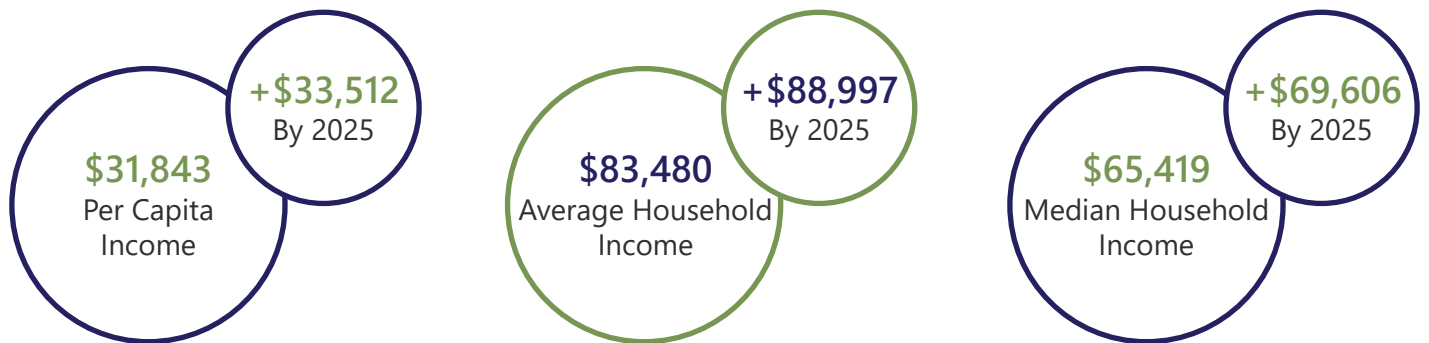

¹ Projected annual growth rate 2020-2025

Households & Families

	2010	2020	2025
Total Households	1,740	2,286	2,433
Total Families	1,254	1,580	1,674
Average HH Size	2.60	2.50	2.50

Population by Age

	2010	2020	2025
Under 5	8.2%	4.8%	4.9%
5 to 9	7.7%	4.7%	4.6%
10 to 14	8.2%	5.1%	4.9%
15 to 24	13.6%	36.1%	35.6%
25 to 34	13.1%	9.1%	9.2%
35 to 44	13.8%	8.6%	8.3%
45 to 54	12.5%	8.9%	8.6%
55 to 64	10.8%	8.8%	8.4%
65+	12.2%	13.8%	15.5%

2020 Population By Race & Ethnicity

Under 18

Prime Working Age

Median Age

2020 Employment by Industry

Employed Population, Age 16+ | 3,209 people or 89.7%

Gross Retail Sales By Fiscal Year

2020 Income