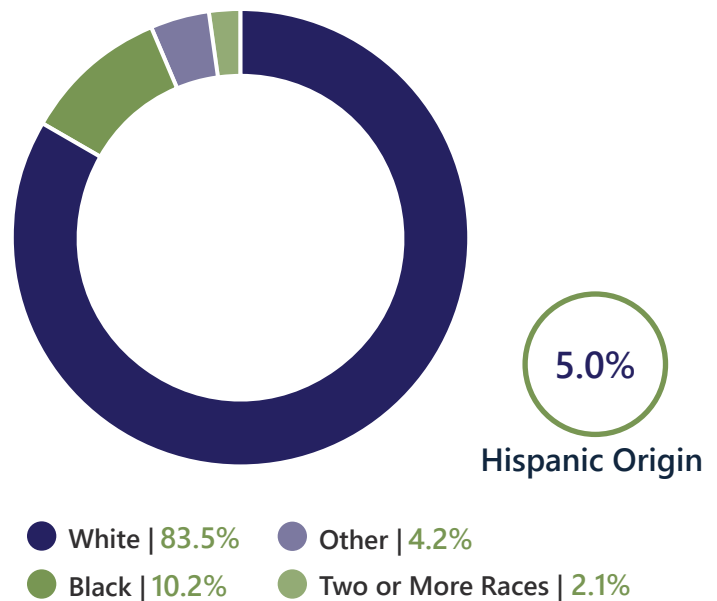

¹ Projected annual growth rate 2020-2025

Households & Families

	2010	2020	2025
Total Households	1,740	2,286	2,433
Total Families	1,254	1,580	1,674
Average HH Size	2.60	2.50	2.50

Population by Age

	2010	2020	2025
Under 5	8.2%	4.8%	4.9%
5 to 9	7.7%	4.7%	4.6%
10 to 14	8.2%	5.1%	4.9%
15 to 24	13.6%	36.1%	35.6%
25 to 34	13.1%	9.1%	9.2%
35 to 44	13.8%	8.6%	8.3%
45 to 54	12.5%	8.9%	8.6%
55 to 64	10.8%	8.8%	8.4%
65+	12.2%	13.8%	15.5%

2020 Population By Race & Ethnicity

Under 18

Prime Working Age

Median Age

2020 Employment by Industry

Employed Population, Age 16+ | 3,209 people or 89.7%

Gross Retail Sales By Fiscal Year

2020 Income