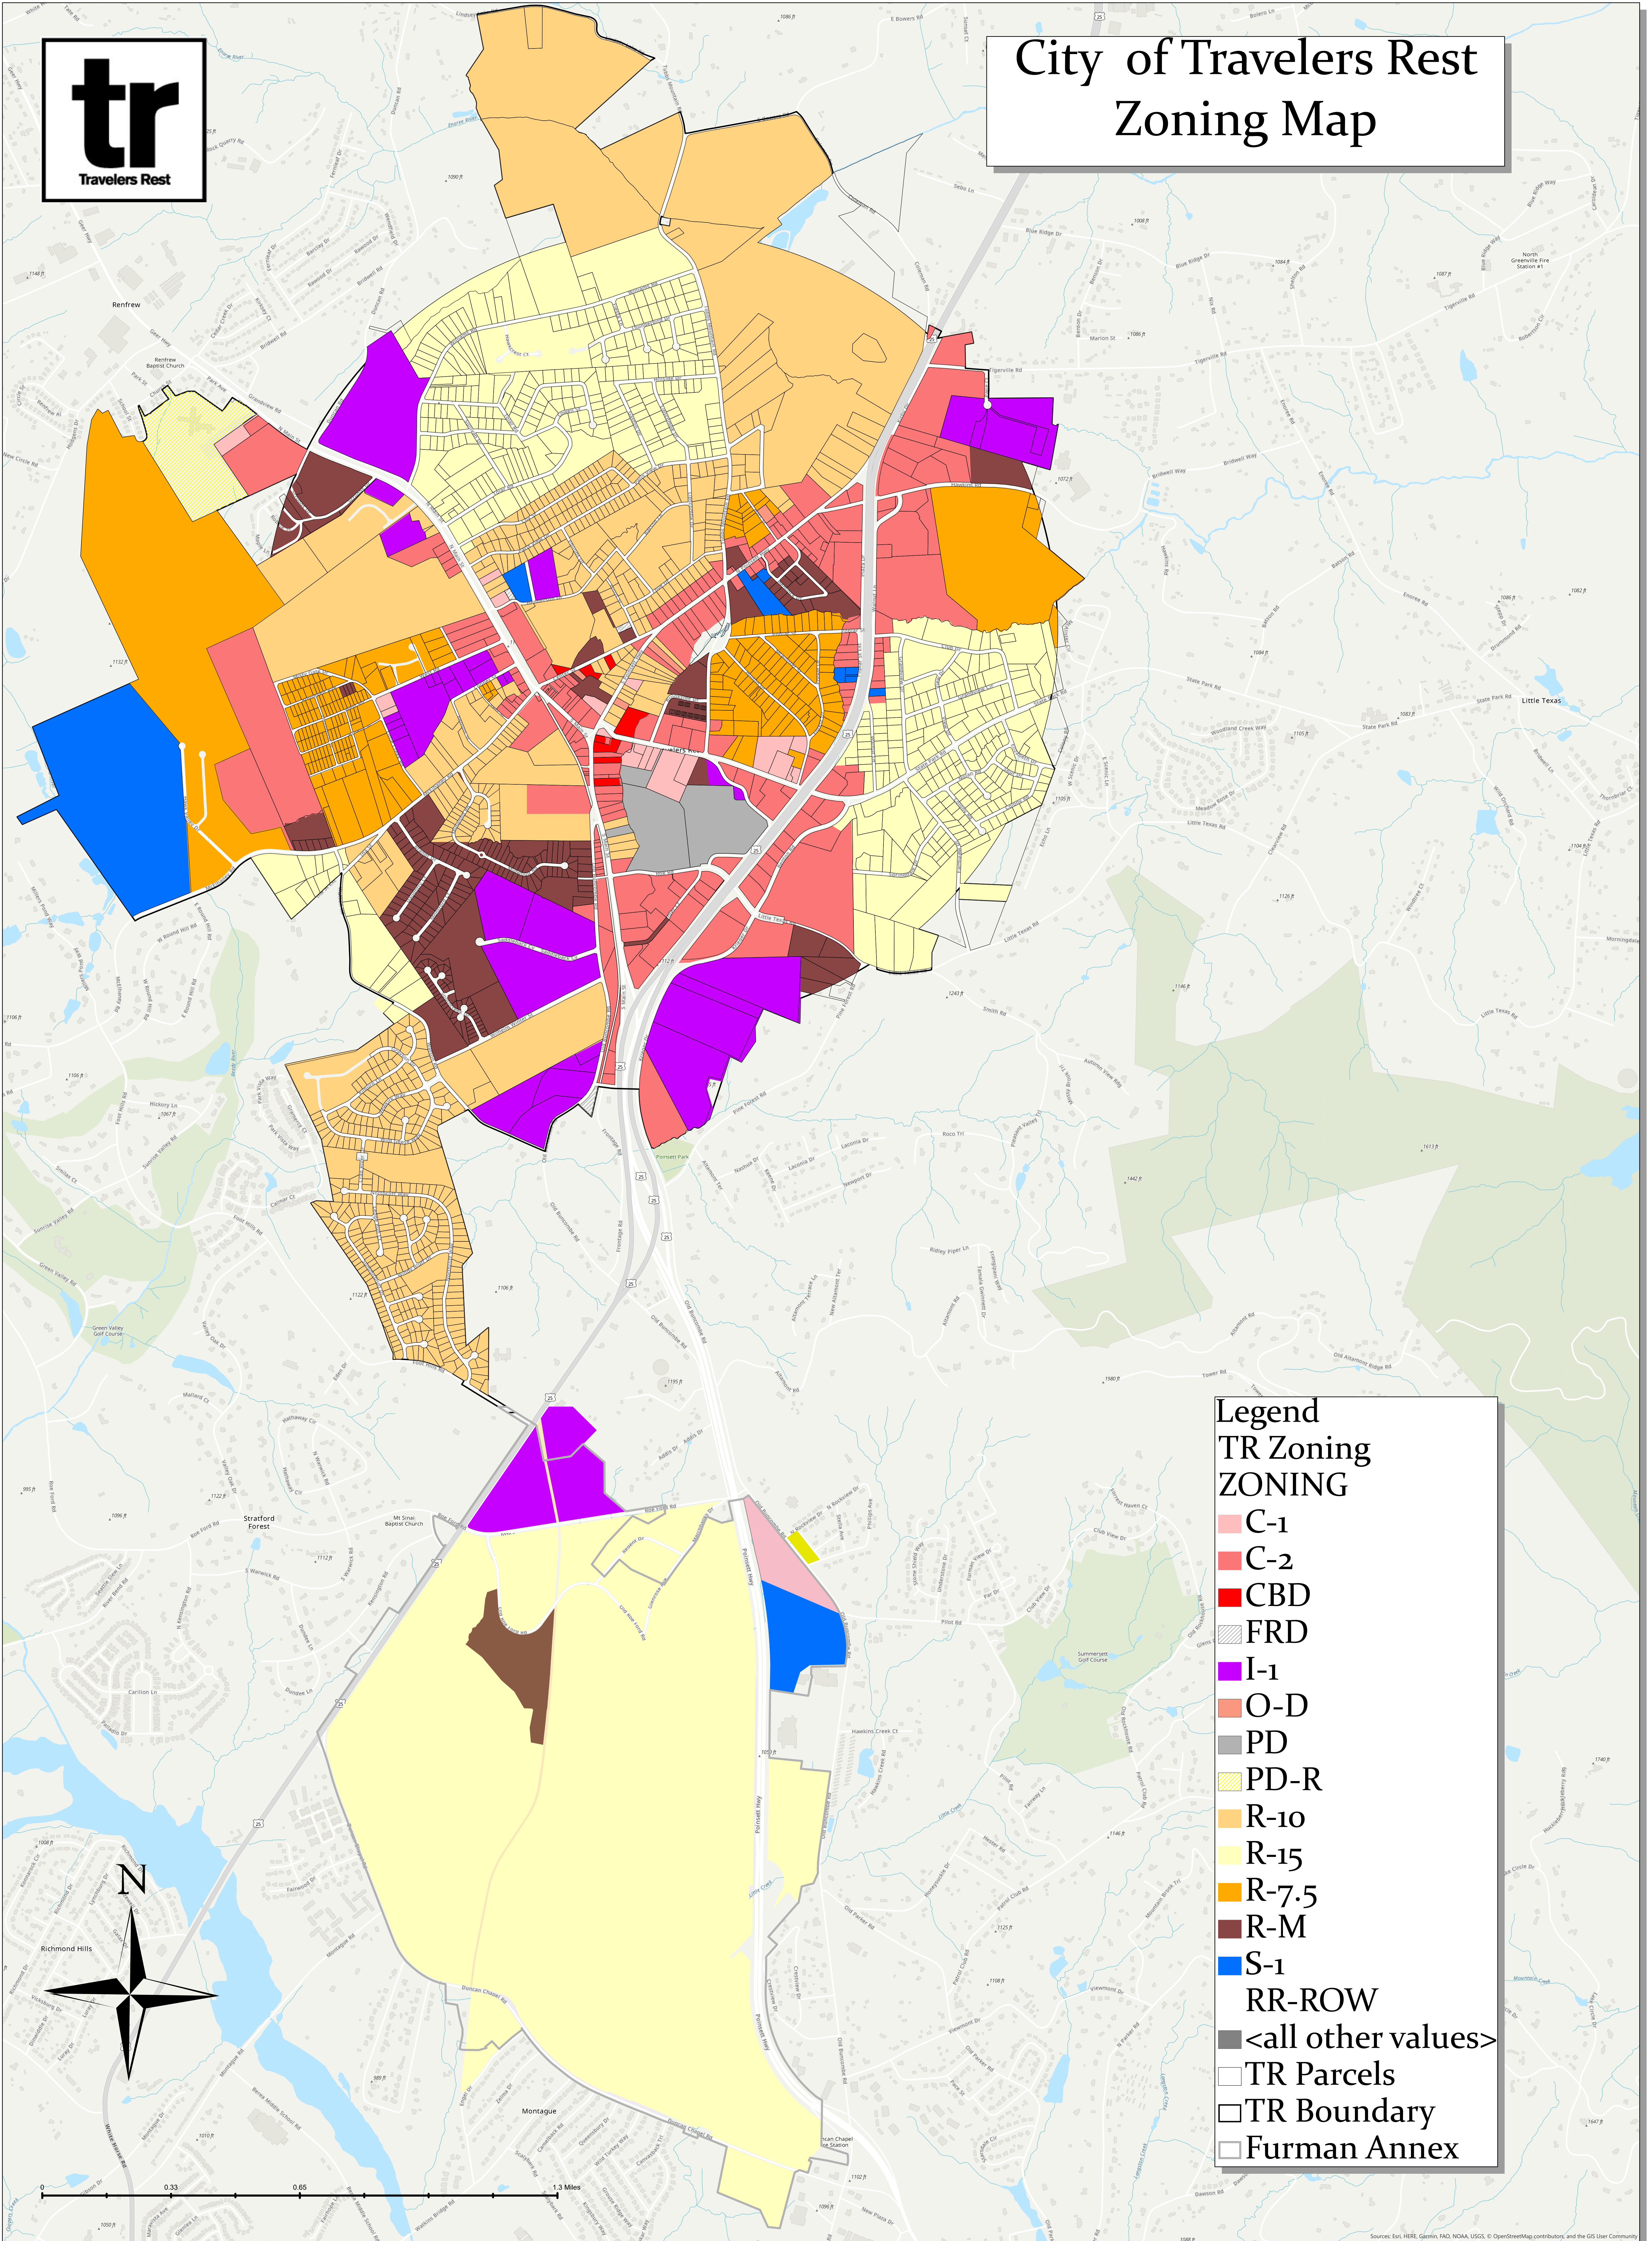

City of Travelers Rest Zoning Map

Legend
TR Zoning
ZONING

- C-1
- C-2
- CBD
- FRD
- I-1
- O-D
- PD
- PD-R
- R-10
- R-15
- R-7.5
- R-M
- S-1
- RR-ROW
- <all other values>
- TR Parcels
- TR Boundary
- Furman Annex